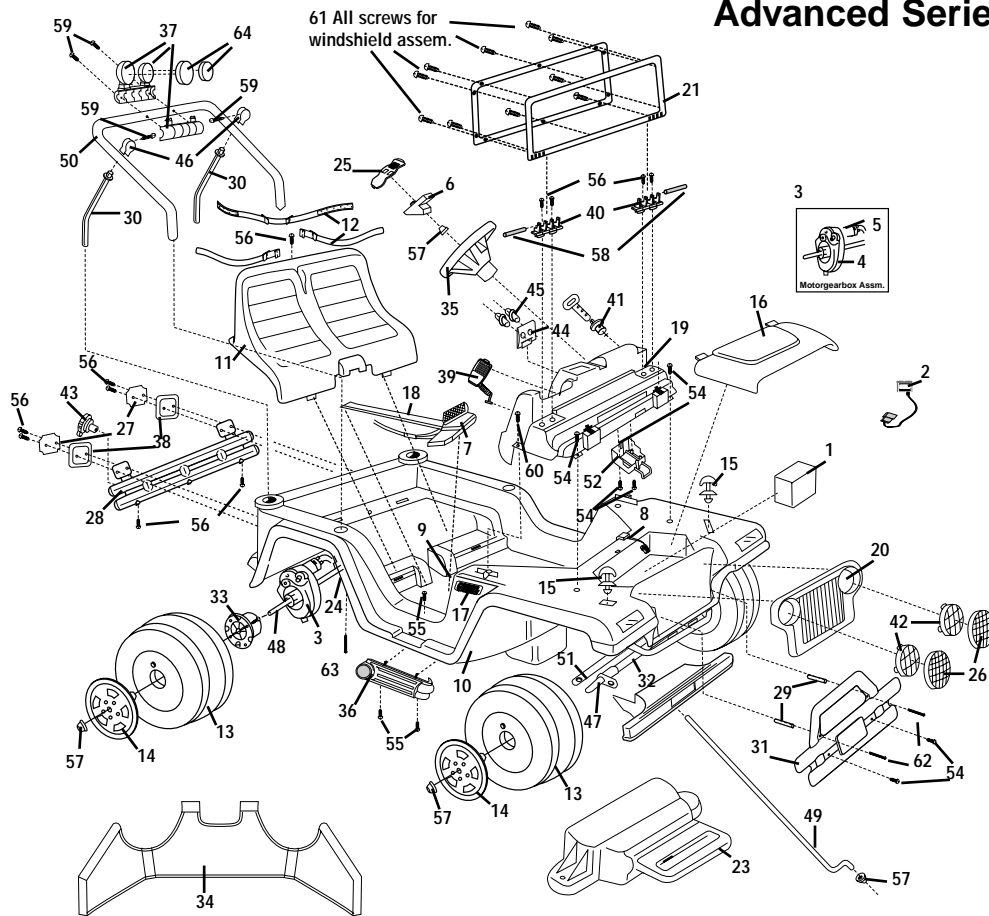

## Advanced Series 12 Volt

Age Range: 3 and up  
 Weight Limit: 130 lbs  
 Surfaces: Hard and Grass  
 Speed: 2.5 & 5 mph  
 Forward  
 Colors: 2.5 mph reverse  
 Metallic Green with red trim  
 Intro: 3/2001  
 Suggested Retail: \$199.99  
 Box Dimensions: 47 x 31 x 31  
 Warranty: One Year bumper to bumper  
 6 Months Battery